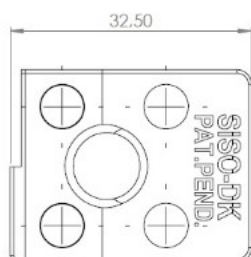

PRODUCT SHEET

Description:

Glass Door Handle "Square", F/Double Doors, L+R, Gold Plated F/Glass Thickness 4-5mm, 1 ABS Screw W/PVC Tip & 1 ABS, Screw W/Hard $\varnothing 5 \times 3,5$ mm ABS Extension.

Item number:

17.40.083-0

Units	Box	Carton	HS Code	Barcode
Pair	12	240	8302420090	 5704866072199

Changed from 6.00 mm. to 6.20 mm. 23-04-2012

Screws needed - not on drawing!
One side shown

SISO A/S

Mileparken 11
DK-2740 Skovlunde
Denmark
VAT: DK 24786013