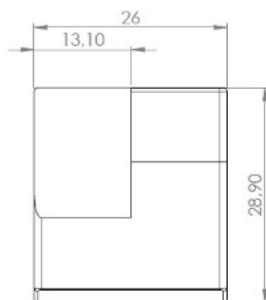

PRODUCT SHEET

Description:

Glass Door Handle "Square", F/Double Doors, L+R, Gold Plated F/Glass Thickness 4-5mm, 1 ABS Screw W/PVC Tip & 1 ABS, Screw W/Hard $\varnothing 5 \times 3,5$ mm ABS Extension.

Item number:

17.40.083-0

Units	Box	Carton	HS Code	Barcode
Pair	12	240	8302420090	 5704866072199

Changed from 6.00 mm. to 6.20 mm. 23-04-2012

Screws needed - not on drawing!
One side shown

SISO A/S

Mileparken 11
DK-2740 Skovlunde
Denmark
VAT: DK 24786013