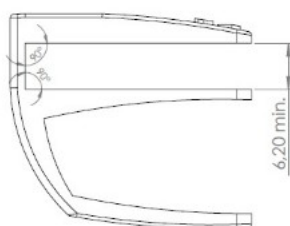

PRODUCT SHEET

Description:

Glass Door Handle "Square", F/Double Doors, L+R, Gold Plated F/Glass Thickness 4-5mm, 1 ABS Screw W/PVC Tip & 1 ABS, Screw W/Hard $\varnothing 5 \times 3,5$ mm ABS Extension.

Item number:

17.40.083-0

Units	Box	Carton	HS Code	Barcode
Pair	12	240	8302420090	 5704866072199

Changed from 6.00 mm. to 6.20 mm. 23-04-2012

Screws needed - not on drawing!
One side shown

SISO A/S

Mileparken 11
DK-2740 Skovlunde
Denmark
VAT: DK 24786013