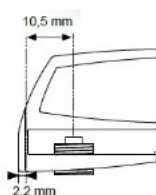

PRODUCT SHEET

Description:

Glass Door Handle "Square", F/Double Doors, L+R, Gold Plated F/Glass Thickness 4-5mm, 1 ABS Screw W/PVC Tip & 1 ABS, Screw W/Hard $\varnothing 5 \times 3,5$ mm ABS Extension.

Item number:

17.40.083-0

Units	Box	Carton	HS Code	Barcode
Pair	12	240	8302420090	 5704866072199

Changed from 6.00 mm. to 6.20 mm. 23-04-2012

Screws needed - not on drawing!
One side shown

SISO A/S

Mileparken 11
DK-2740 Skovlunde
Denmark
VAT: DK 24786013